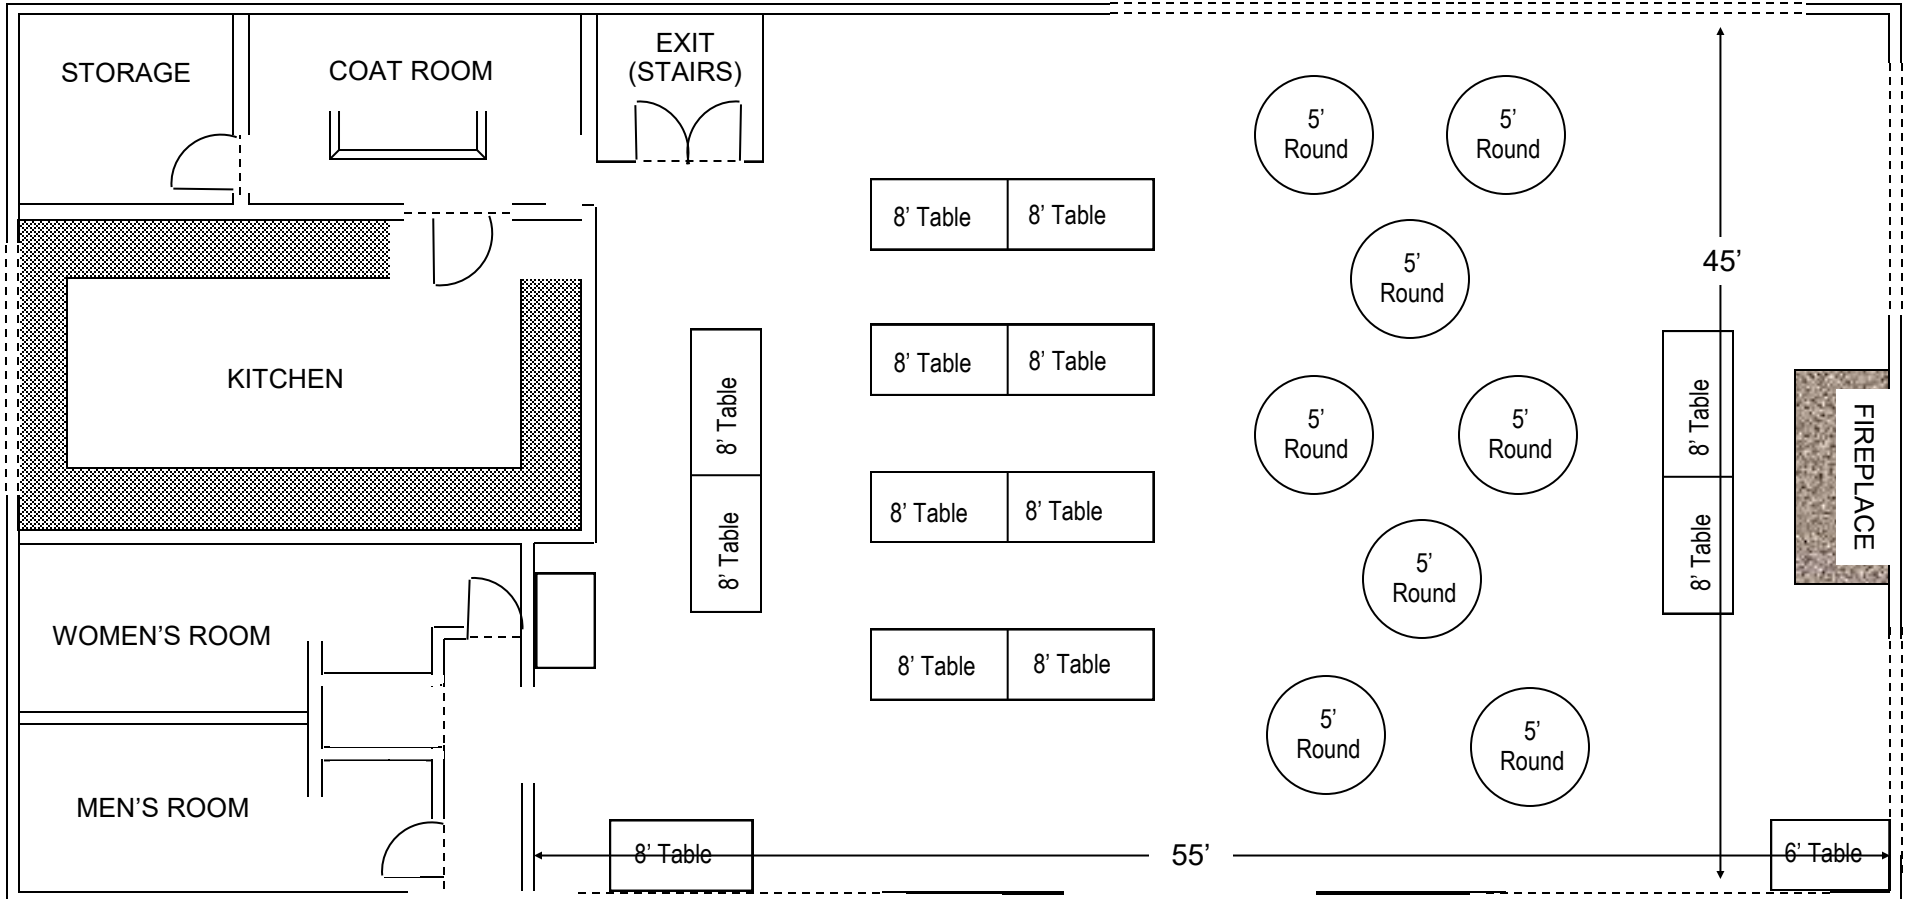

FLOOR PLANS MUST BE RETURNED AT LEAST 10 DAYS BEFORE RESERVATION DATE

RETURN TO STOW PARKS & RECREATION 3760 Darrow Rd Stow, OH 44224. • PHONE: 330-689-5100 • FAX: 330-689-2705

Name of Party _____

Date of Party _____

Number in Party _____

Notes _____

City of Stow Parks & Recreation
THE LEONA FARRIS LODGE (SILVER SPRINGS LODGE)
FLOOR PLAN - A