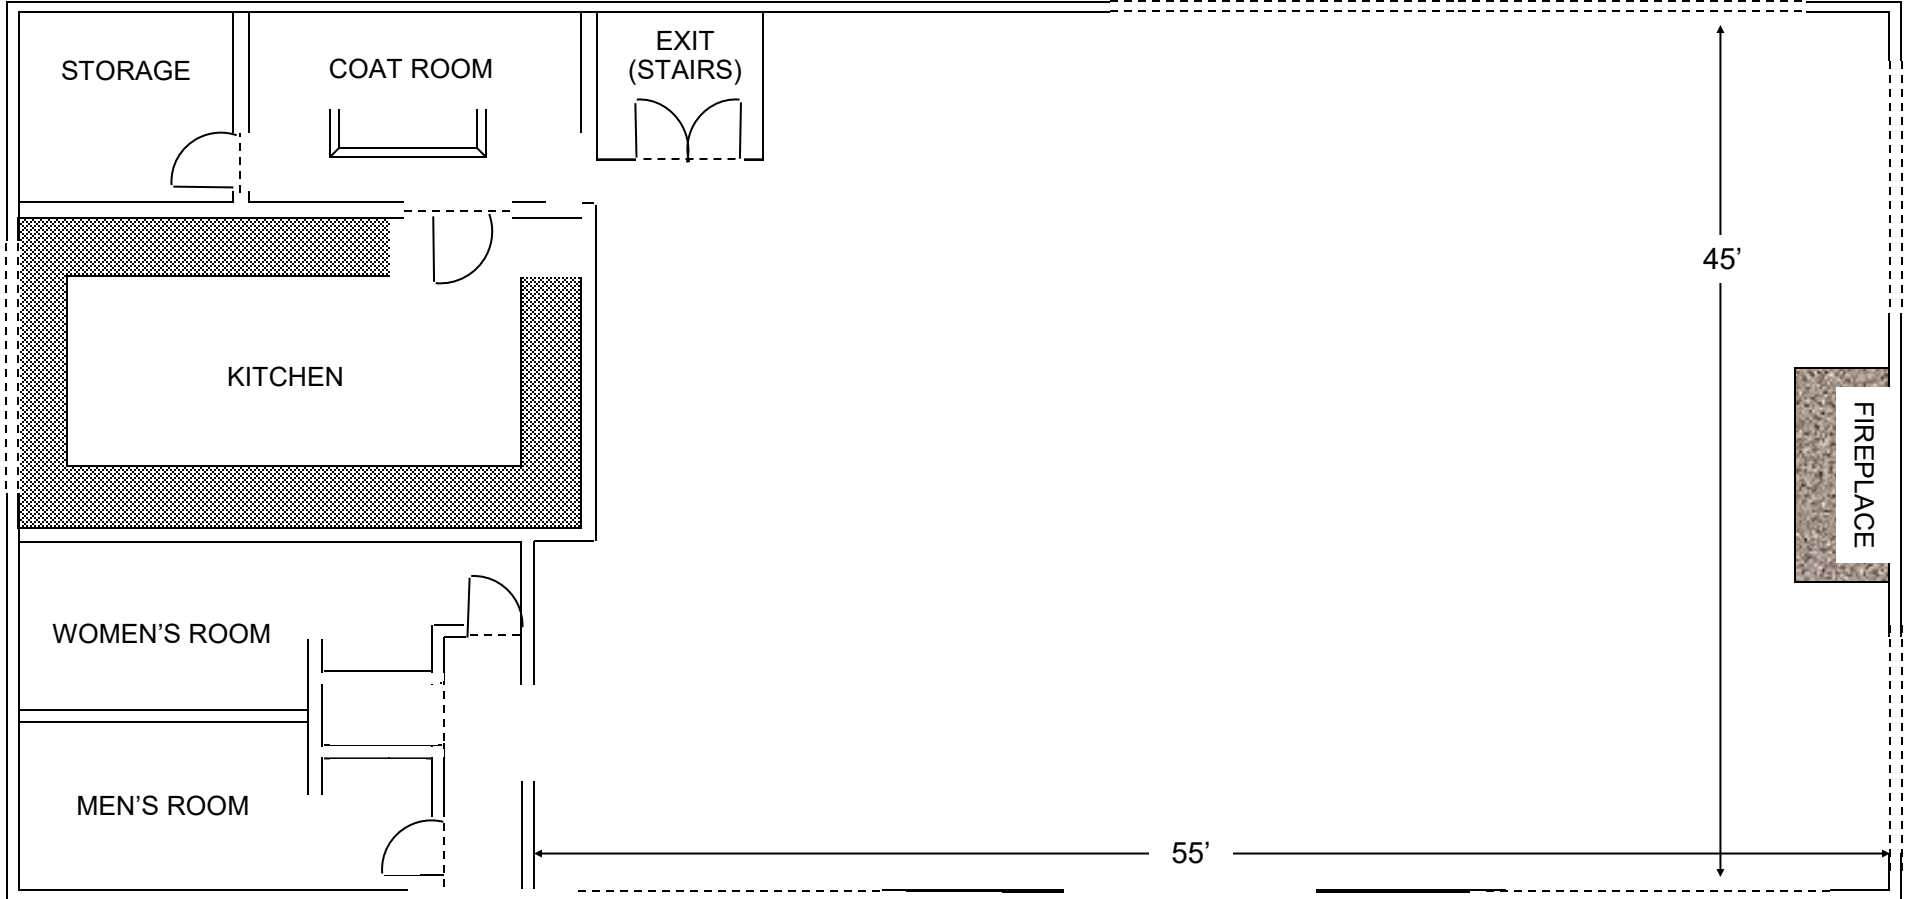

Number in Party _____

Notes _____

City of Stow Parks & Recreation
THE LEONA FARRIS LODGE (SILVER SPRINGS LODGE)
 FLOOR PLAN - A

LODGE EQUIPMENT

- 22 - 8 FT. Tables
- 8 - 5 FT. Round Tables
- 4 - 6 FT. Tables
- 5 - 42" Square Tables
- 160 Folding Chairs

Name of Party _____

Date of Party _____

Number in Party _____

Notes _____

City of Stow Parks & Recreation
THE LEONA FARRIS LODGE (SILVER SPRINGS LODGE)
 FLOOR PLAN - A

LODGE EQUIPMENT

- 22 - 8 FT. Tables
- 8 - 5 FT. Round Tables
- 4 - 6 FT. Tables
- 5 - 42" Square Tables
- 160 Folding Chairs