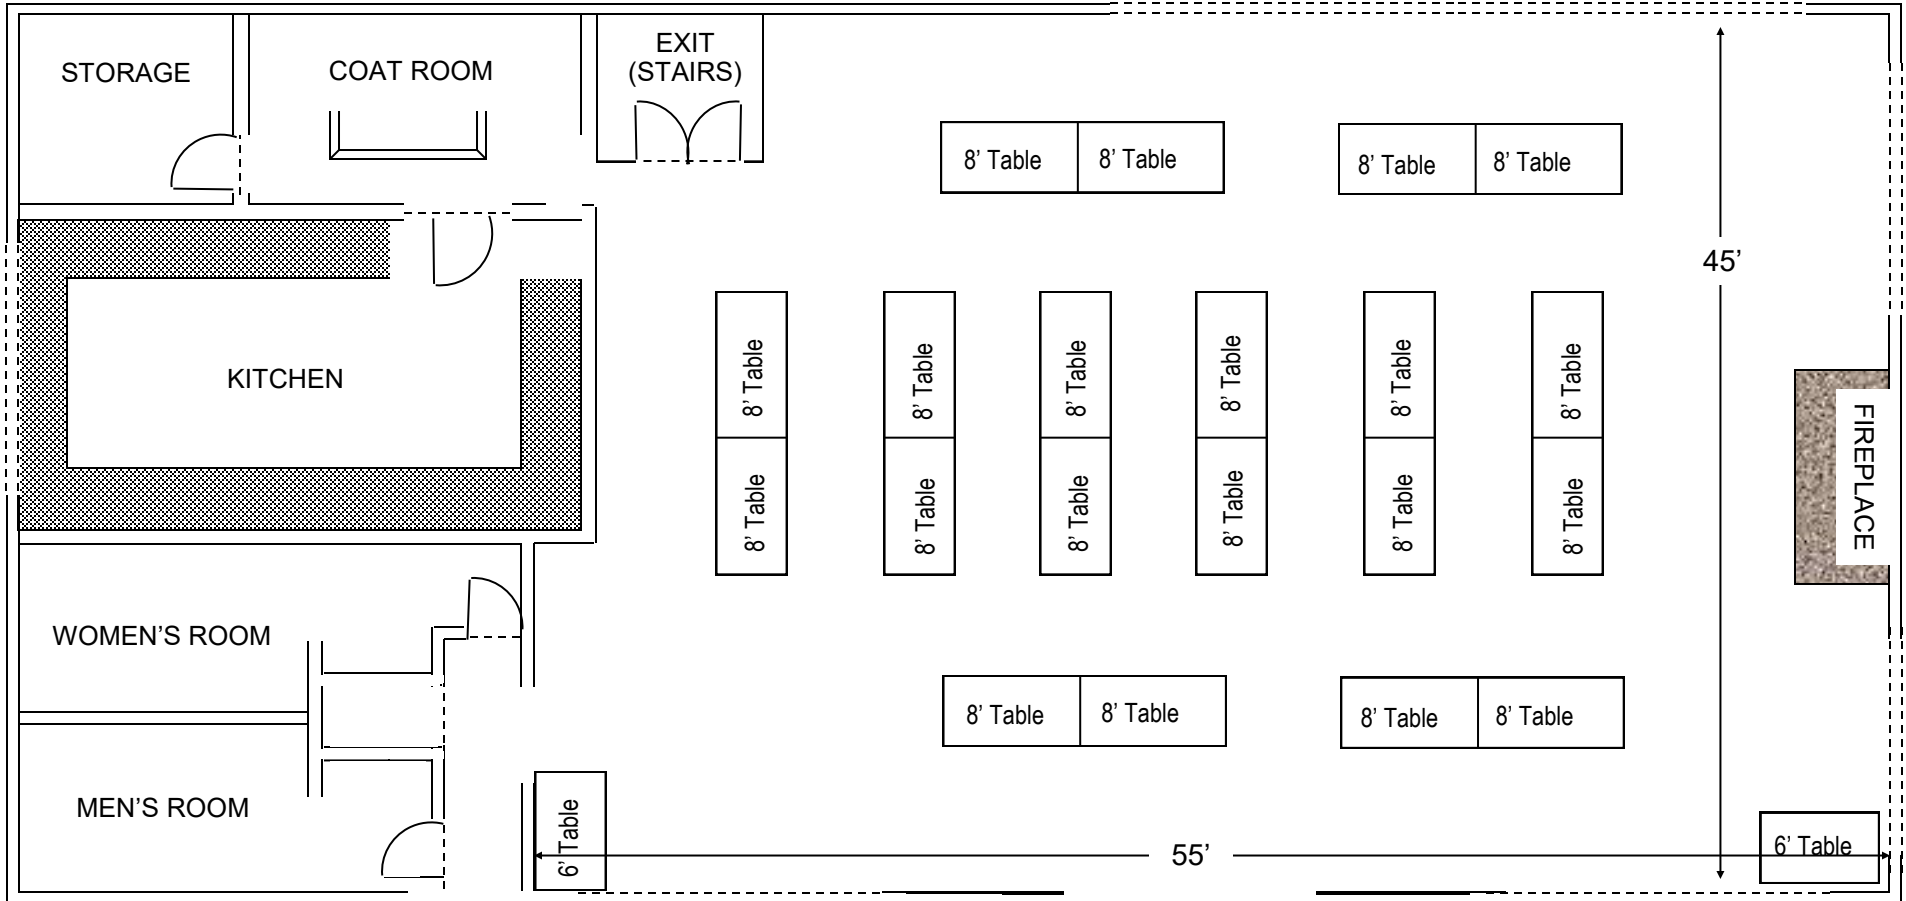

FLOOR PLANS MUST BE RETURNED AT LEAST 10 DAYS BEFORE RESERVATION DATE

RETURN TO STOW PARKS & RECREATION 3760 DARROW RD STOW, OH 44224 • PHONE: 330-689-5100 • FAX: 330-689-2705

Name of Party _____
Date of Party _____
Number in Party _____
Notes _____

1. **LODGE EQUIPMENT**
2. 22 - 8 FT. Tables
   - 8 - 5 FT. Round Tables
   - 4 - 6 FT. Tables
   - 5 - 42" Square Tables
   - 160 Folding Chairs
3. PLEASE SPECIFY IF YOU NEED FIREWOOD

City of Stow Parks & Recreation
THE LEONA FARRIS LODGE (SILVER SPRINGS LODGE)
FLOOR PLAN - A