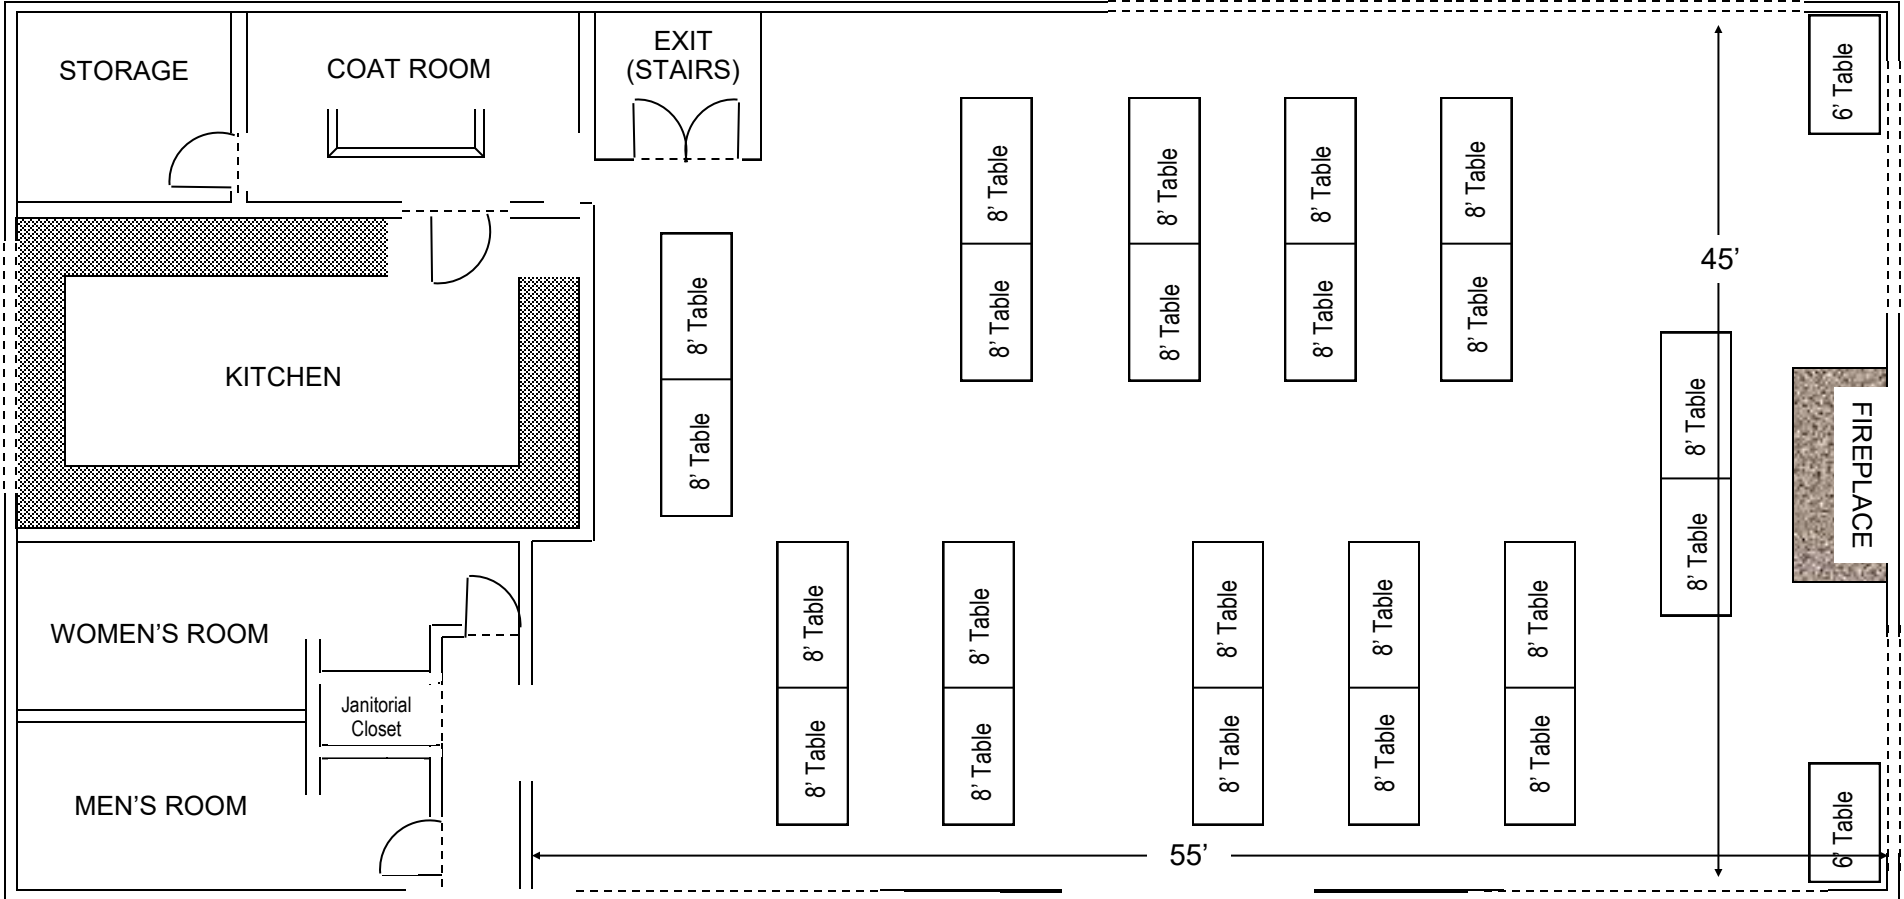

FLOOR PLANS MUST BE RETURNED AT LEAST 10 DAYS BEFORE RESERVATION DATE

RETURN TO STOW PARKS & RECREATION 3760 Darrow Rd Stow, OH 44224. • PHONE: 330-689-5100 • FAX: 330-689-2705

Name of Party _____

Date of Party _____

Number in Party _____

Notes _____

City of Stow Parks & Recreation
THE LEONA FARRIS LODGE (SILVER SPRINGS LODGE)
FLOOR PLAN - A